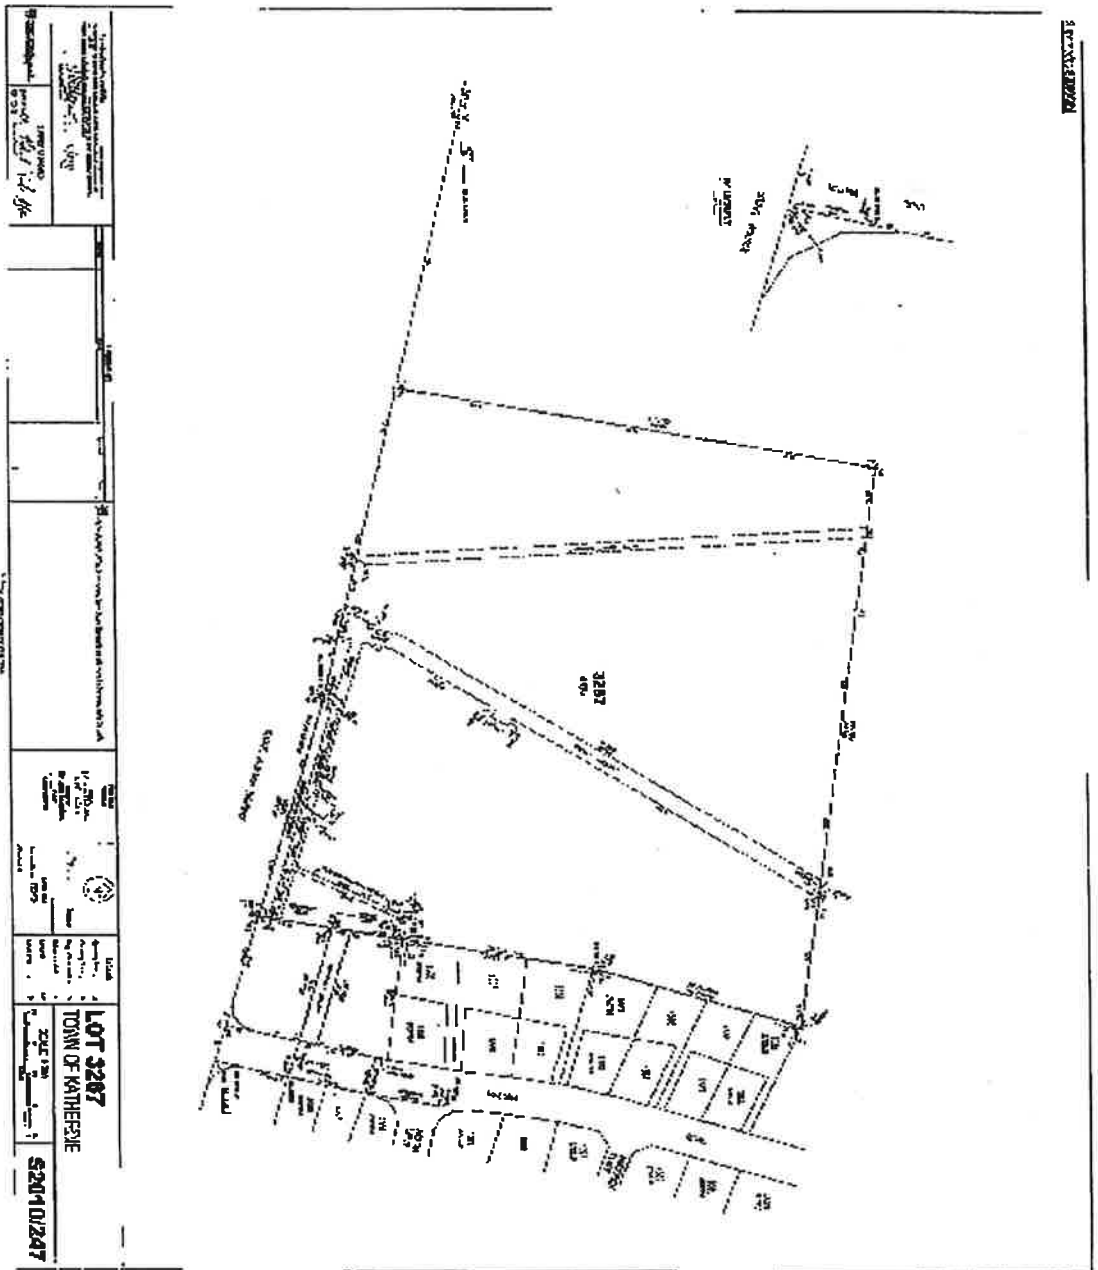

Second Katherine (Katherine Regional Cultural Precinct) Indigenous Land Use Agreement

ATTACHMENT "A"

DESCRIPTION OF THE LAND

Proposed Lot 3287 Town of Katherine as depicted on Survey Plan S2010/247

MAP OF THE LAND

See Map and Survey Plan below and on the next page.

Second Katherine (Katherine Regional Cultural Precinct) Indigenous Land Use Agreement

SLUICY PLAN S2010247

Viewed at 08:55:58 on 28/05/2012 by CSB

Page 1 of 1.