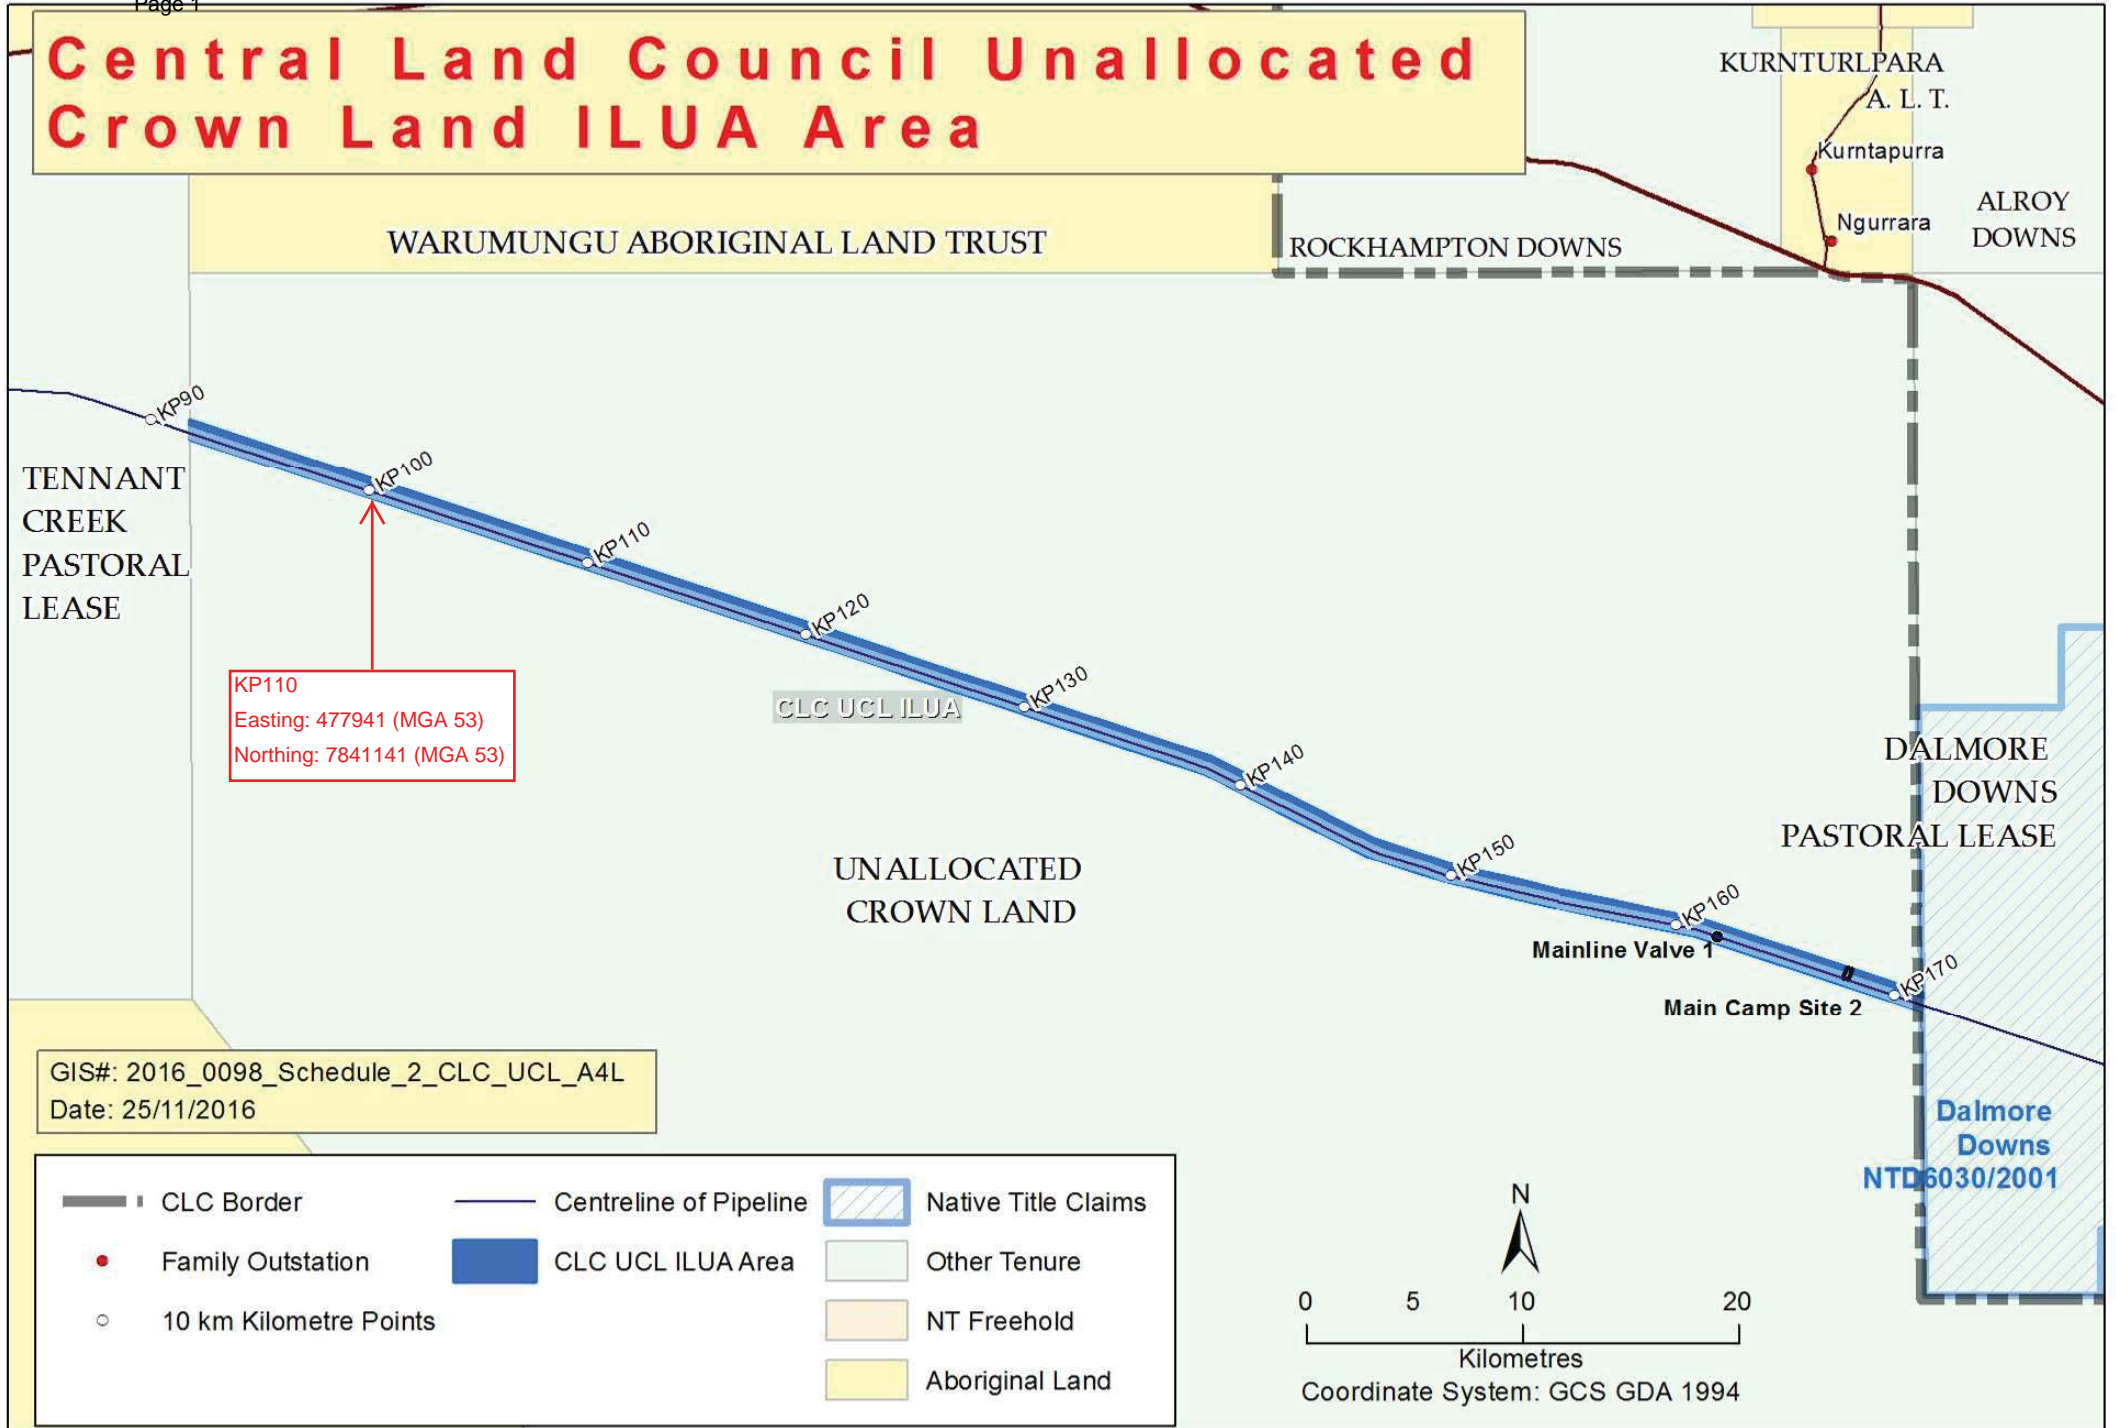

Central Land Council Unallocated Crown Land ILUA Area

KP110
 Easting: 477941 (MGA 53)
 Northing: 7841141 (MGA 53)

GIS#: 2016_0098_Schedule_2_CLC_UCL_A4L
 Date: 25/11/2016

CLC Border	Centreline of Pipeline	Native Title Claims
Family Outstation	CLC UCL ILUA Area	Other Tenure
10 km Kilometre Points	NT Freehold	Aboriginal Land