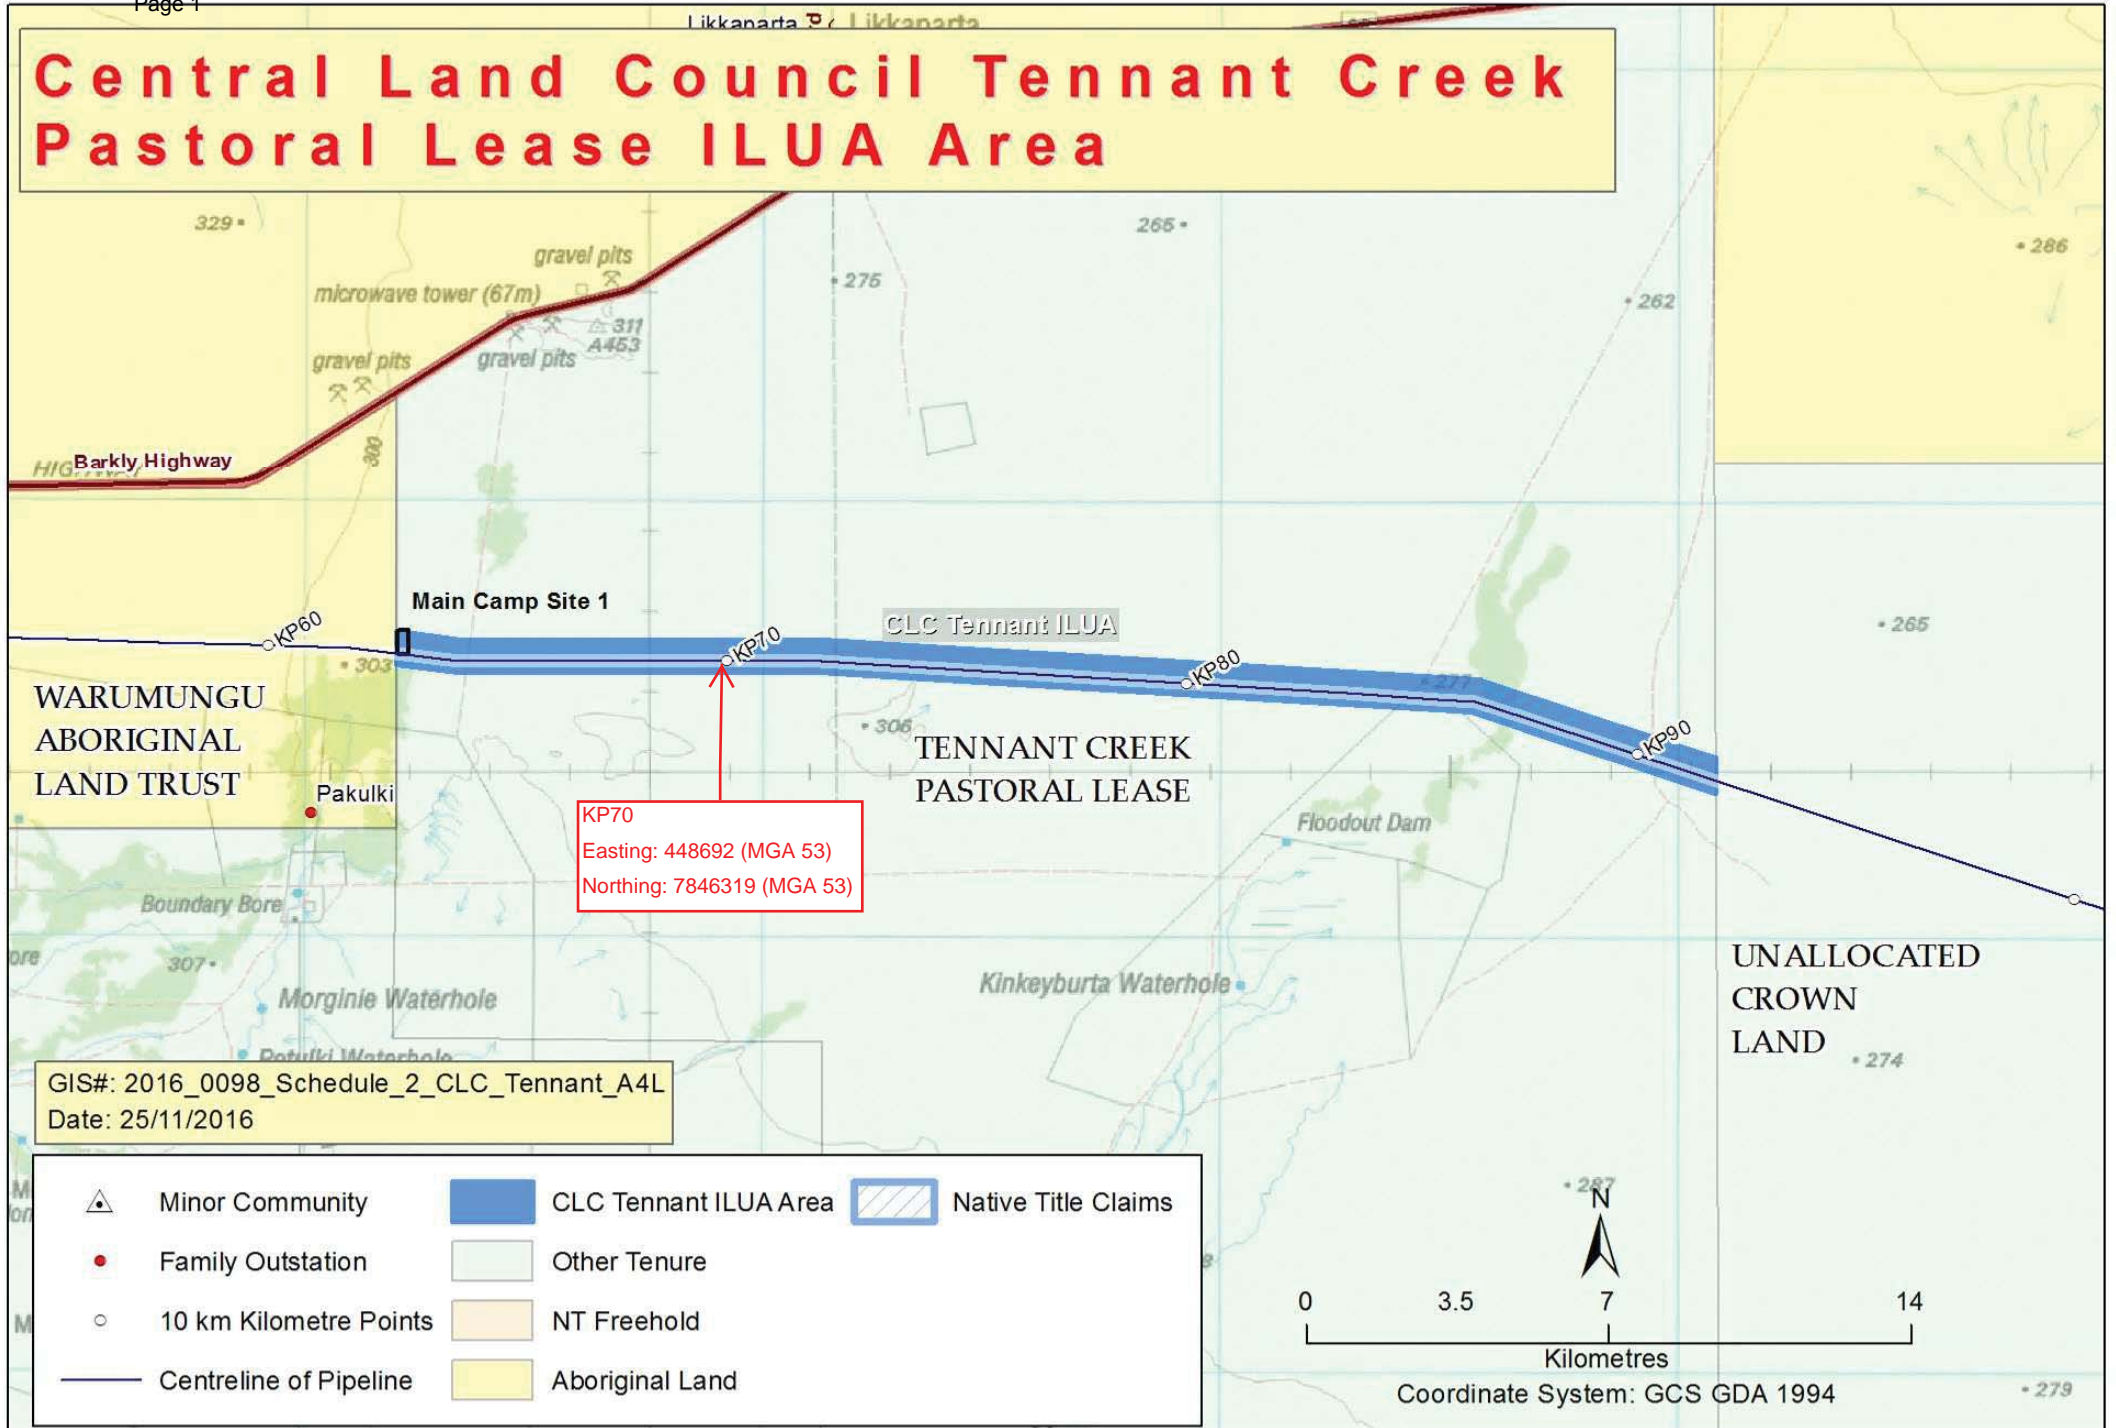

# Central Land Council Tennant Creek Pastoral Lease ILUA Area

WARUMUNGU  
 ABORIGINAL  
 LAND TRUST

Main Camp Site 1

CLC Tennant ILUA

TENNANT CREEK  
 PASTORAL LEASE

UNALLOCATED  
 CROWN  
 LAND

GIS#: 2016\_0098\_Schedule\_2\_CLC\_Tennant\_A4L  
 Date: 25/11/2016

	Minor Community		CLC Tennant ILUA Area		Native Title Claims
	Family Outstation		Other Tenure		
	10 km Kilometre Points		NT Freehold		
	Centreline of Pipeline		Aboriginal Land		

Coordinate System: GCS GDA 1994