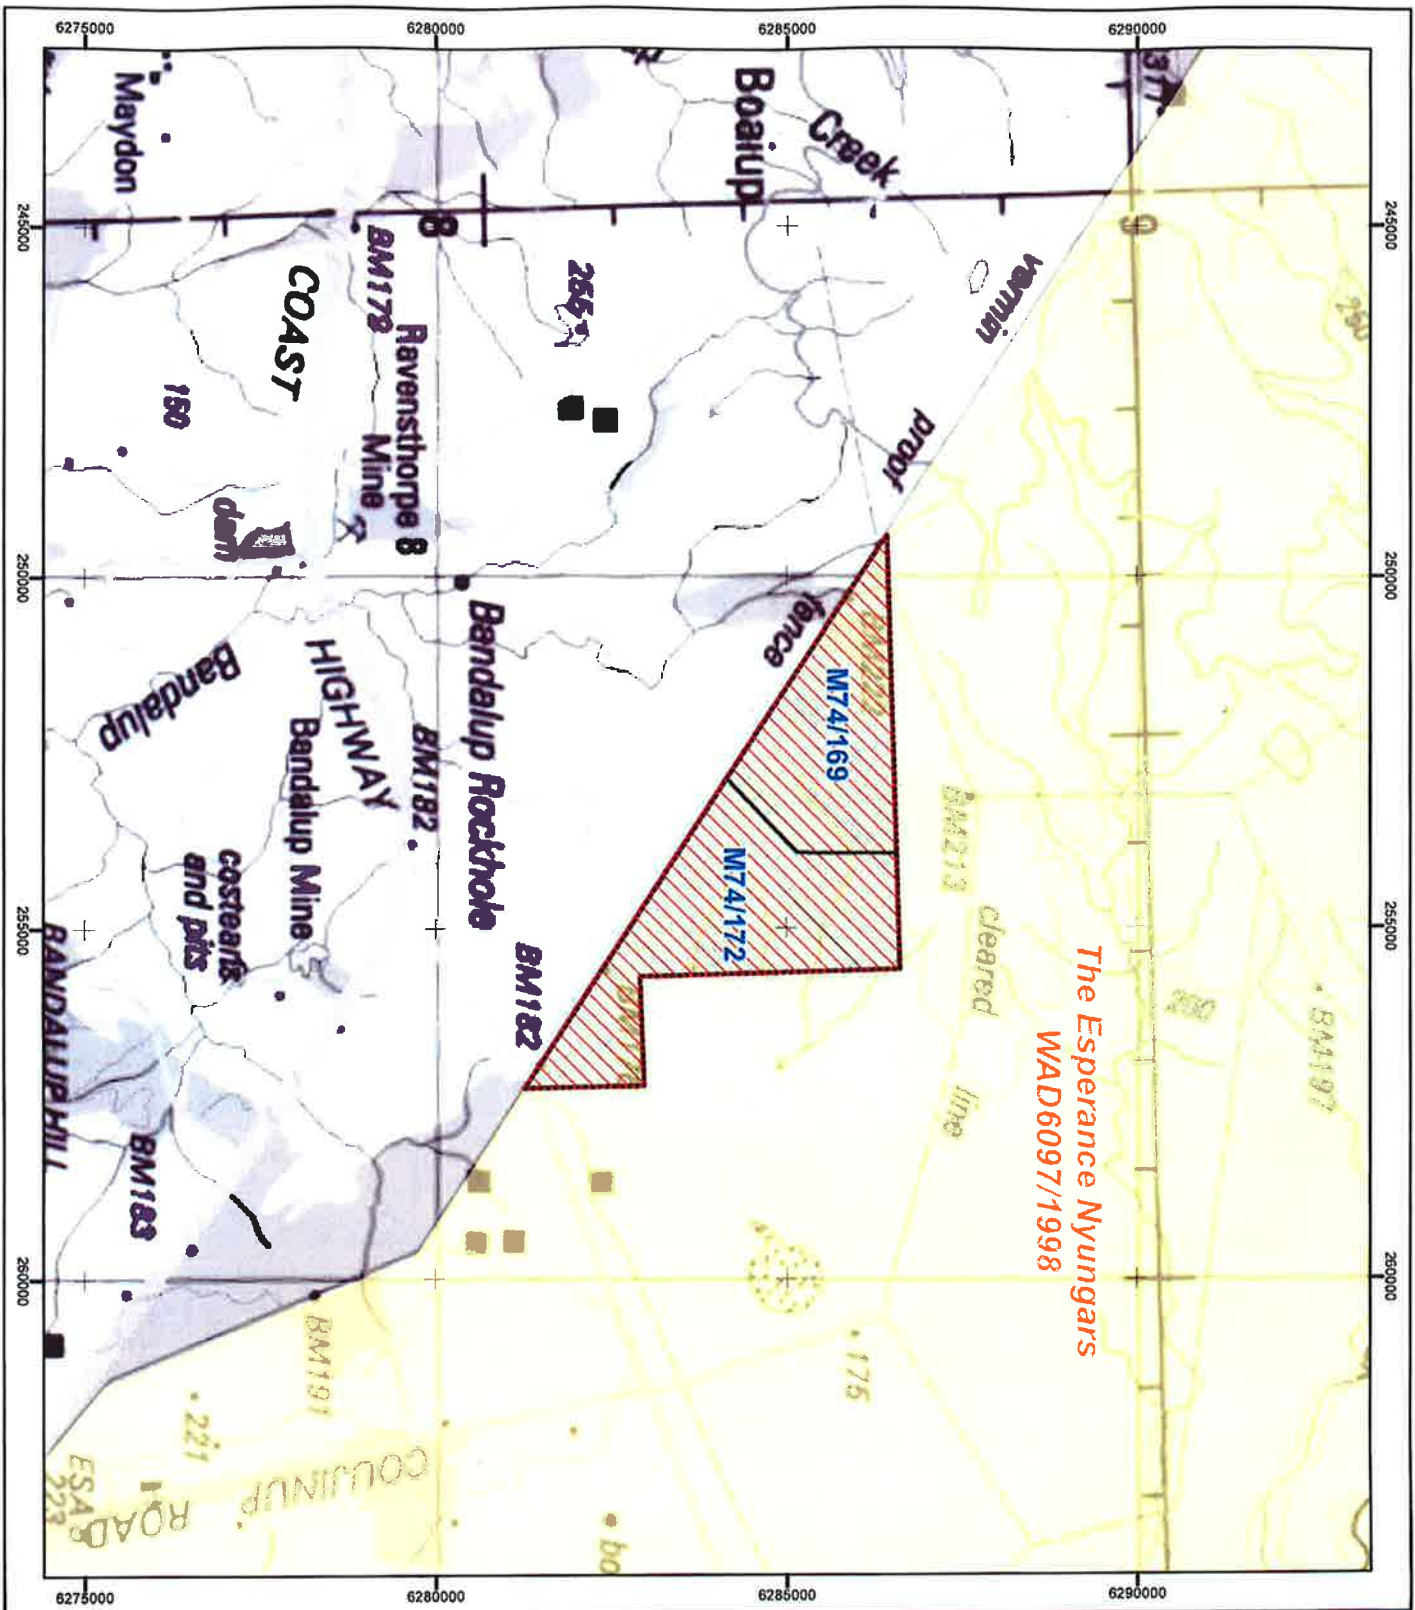

**SCHEDULE 2**  
**MAP OF AGREEMENT AREA**

**ESPERANCE NYUNGAR PEOPLE  
MINING VALIDATION  
INDIGENOUS LAND  
USE AGREEMENT**

-  Agreement Area
-  The Esperance Nyungars  
WAD6097/1998

Data Source:  
Coordinate system: SDA94 - MGA Zone 51  
Native Title boundary: Geoscience 2013  
Topographic Image: Geoscience 2005

Map compiled: 28/04/2014