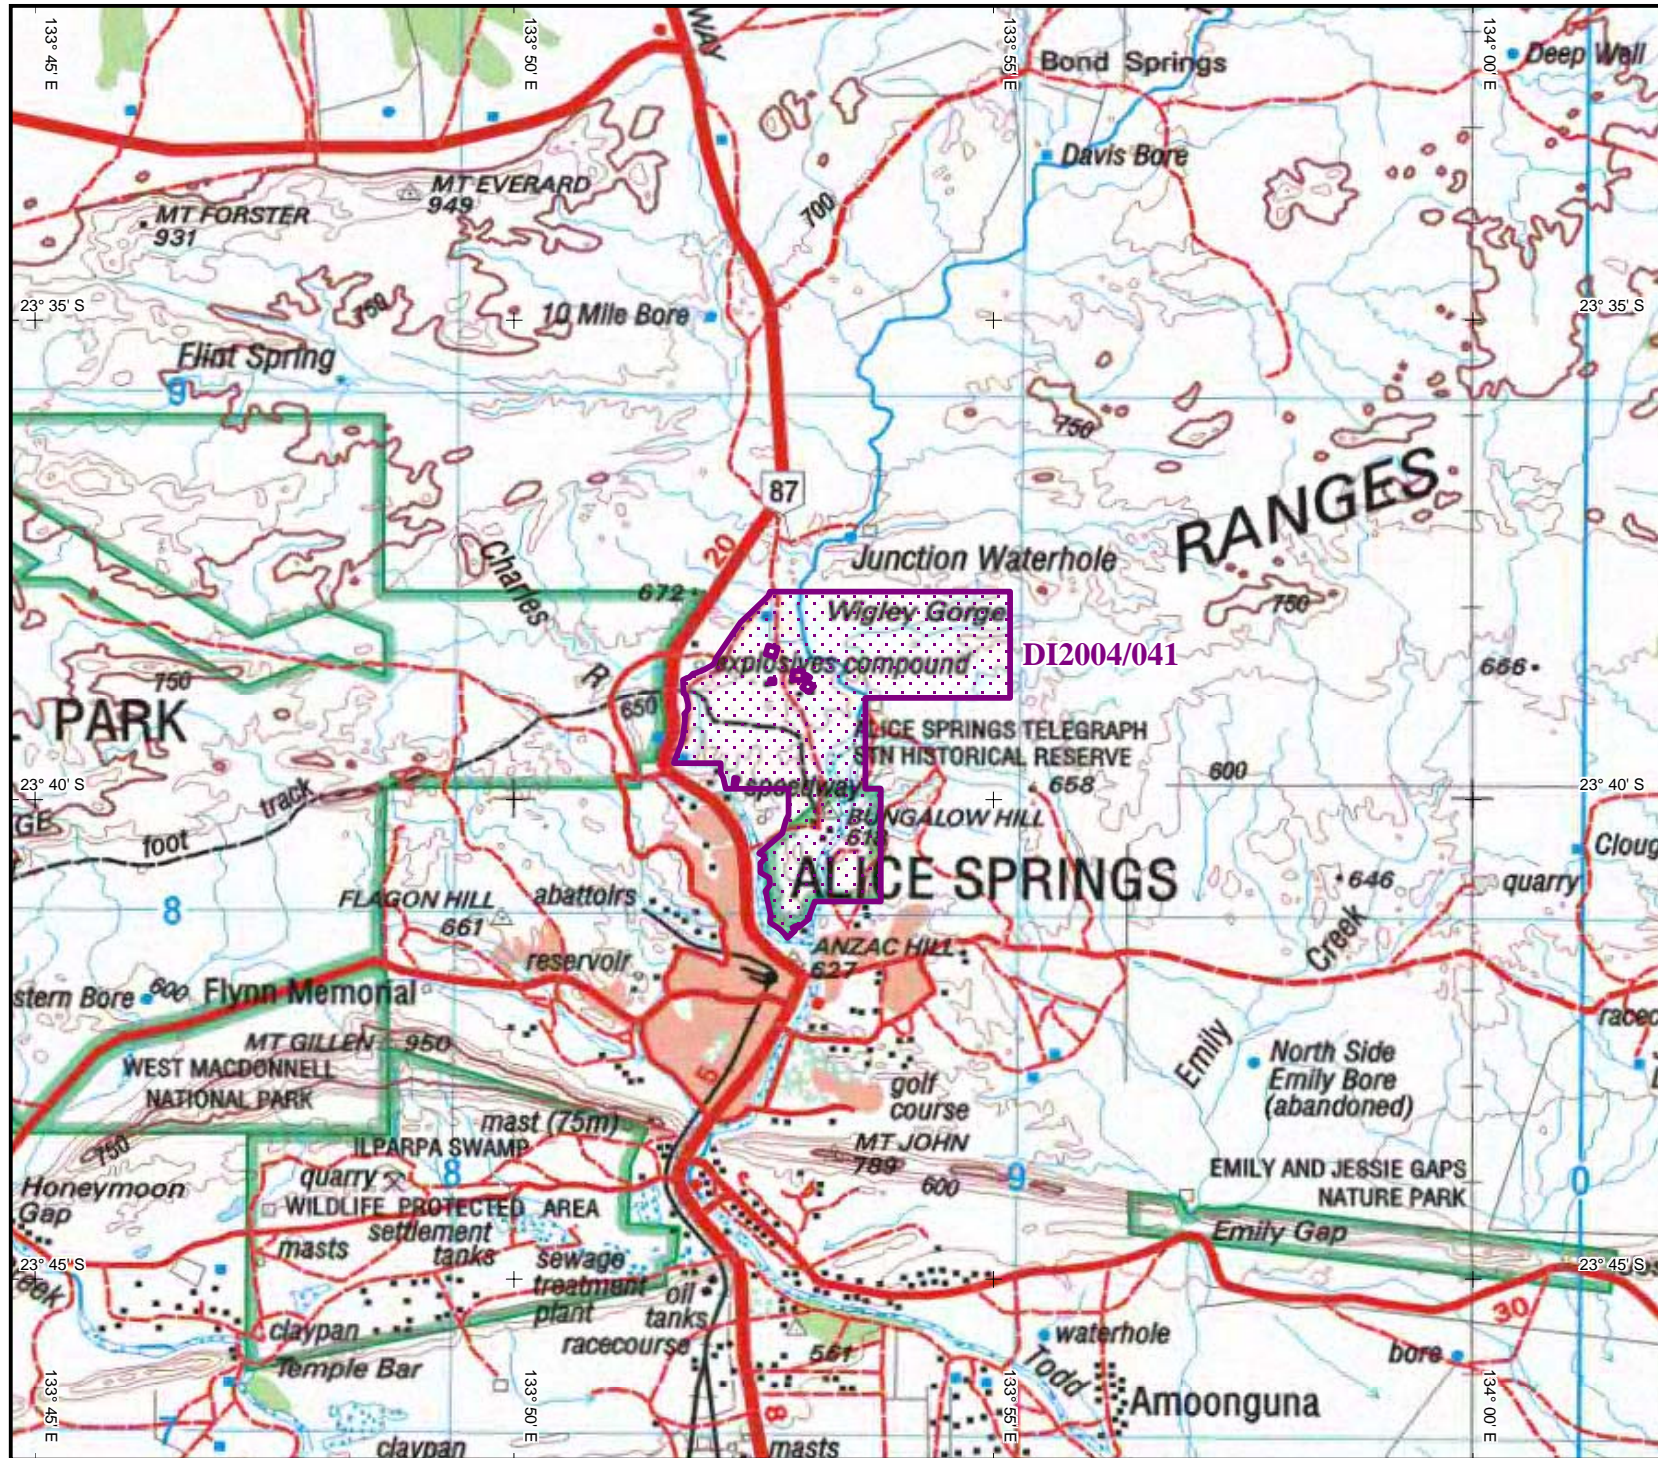

# INDIGENOUS LAND USE AGREEMENT: Alice Springs Telegraph Station Historical Reserve ILUA (DI2004/041)

 Alice Springs Telegraph Station Historical Reserve ILUA (DI2004/041)

Extent of registered agreement as per the Register of Indigenous Land Use Agreements.

NOTE: Topographic images should be used as a guide only.

Agreement boundary data compiled by NNTT based on spatial reference data supplied by various providers.

P:\GEO\_INFO\Products\WTVLUA\2004\DI2004\_041 Alice Springs Telegraph Station Historical Res\Mapping\DI2004\_041.wor  
Geotrack 2006/0501

Latitude and Longitude based on Geocentric Datum of Australia 1994  
Non Projection

NATIONAL NATIVE TITLE TRIBUNAL

## Location Diagram