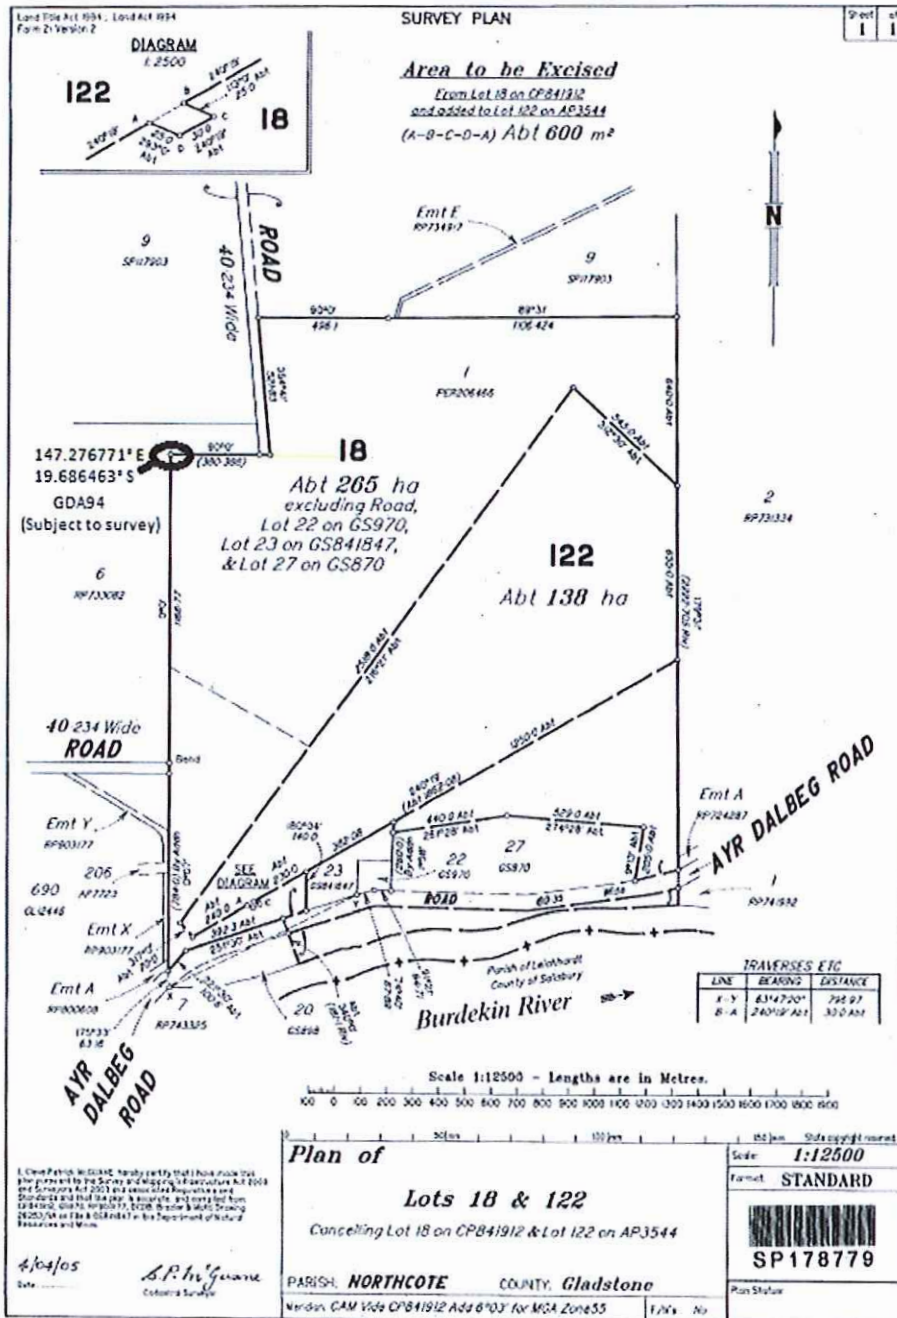

**Schedule 1 – Map of ILUA Area**

The map in this schedule depicts the ILUA Area being Lot 18 on SP SP178779 and Lot 122 on SP SP178779.

SP178779 V0 REGISTERED Recorded Date 02/12/2005 09:50 Page 1 of 2 Not To Scale

Copyright protects the plan's being ordered by you. Unauthorised reproduction or amendments are not permitted.

Lot 18 on SP178779 is the parcel shaded blue in the below map snapshot.

Lot 122 on SP178779 is the parcel shaded blue in the below map snapshot.