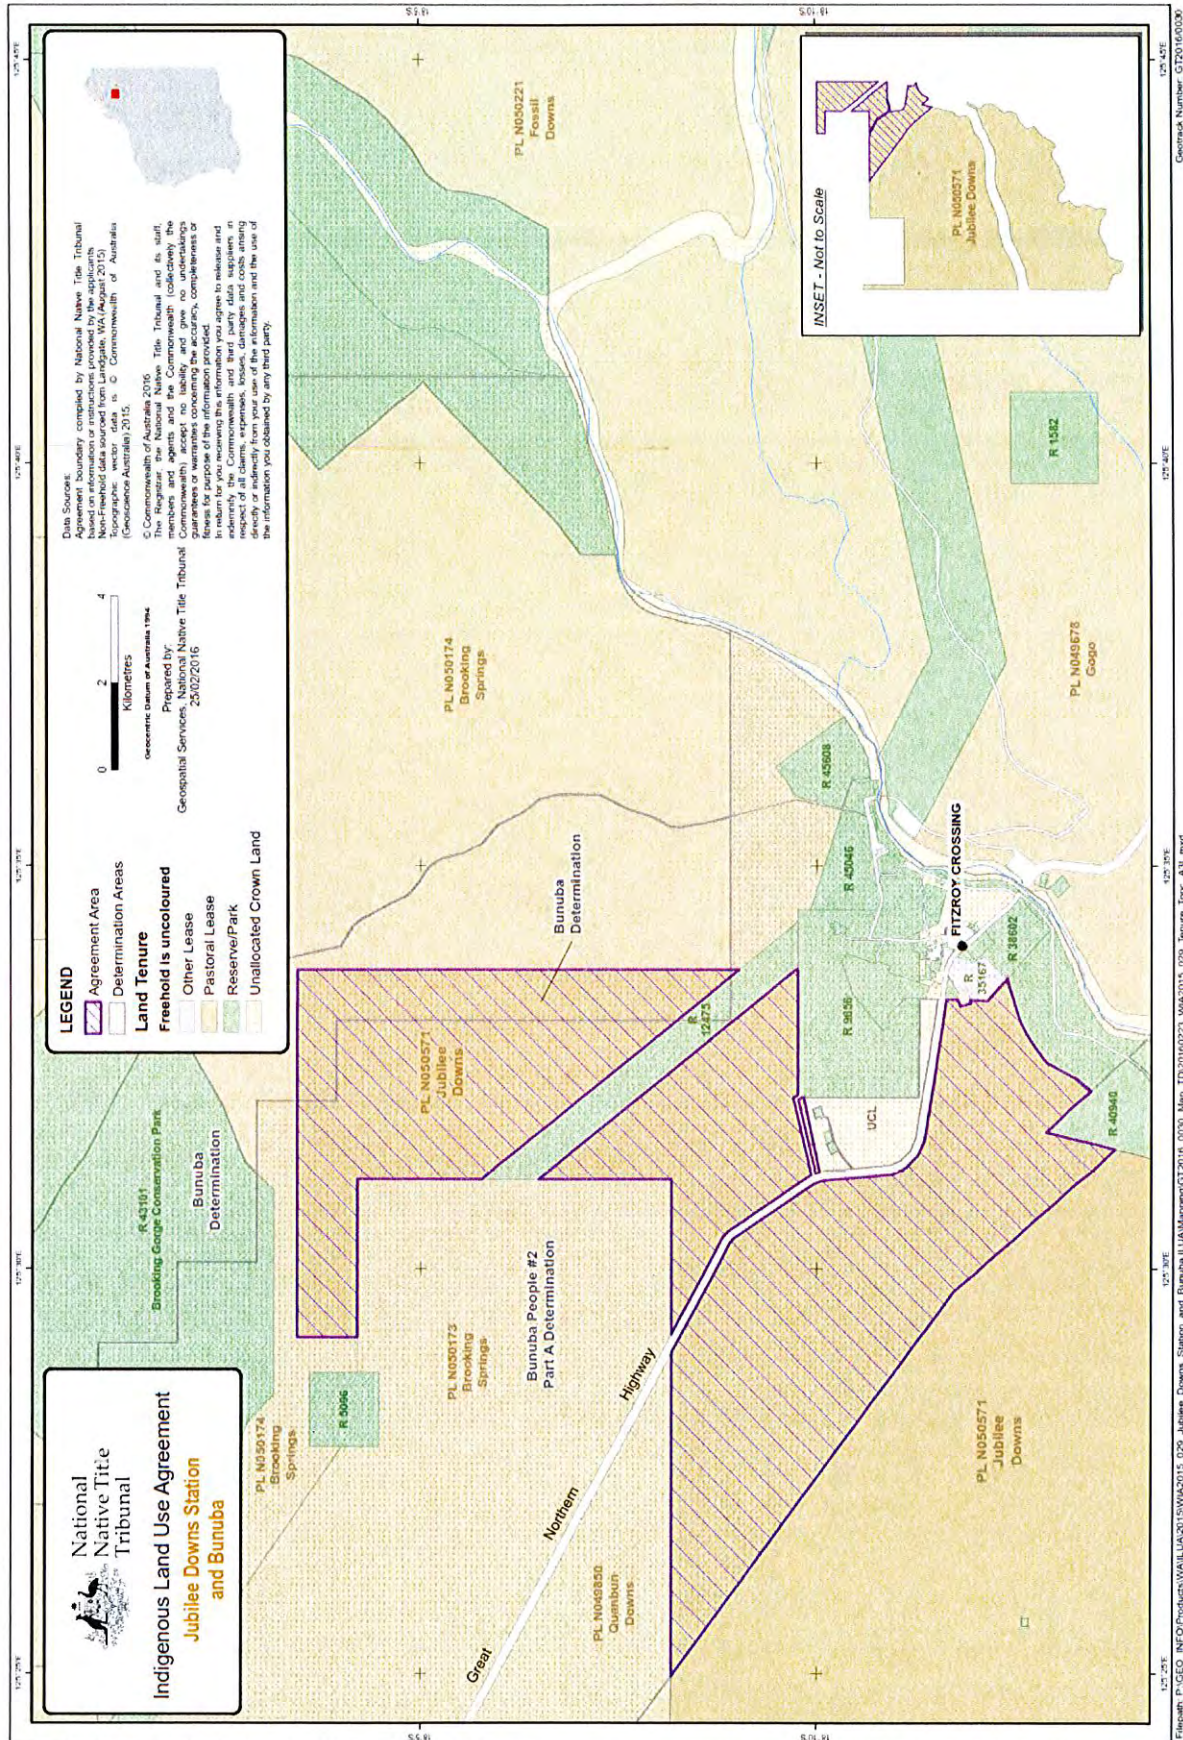

Indigenous Land Use Agreement (Body Corporate Agreement)

ANNEXURE A - AGREEMENT AREA

Bunuba ILUA – Jubilee Downs Station
 12 May 2016
 000903_001044_003.docx