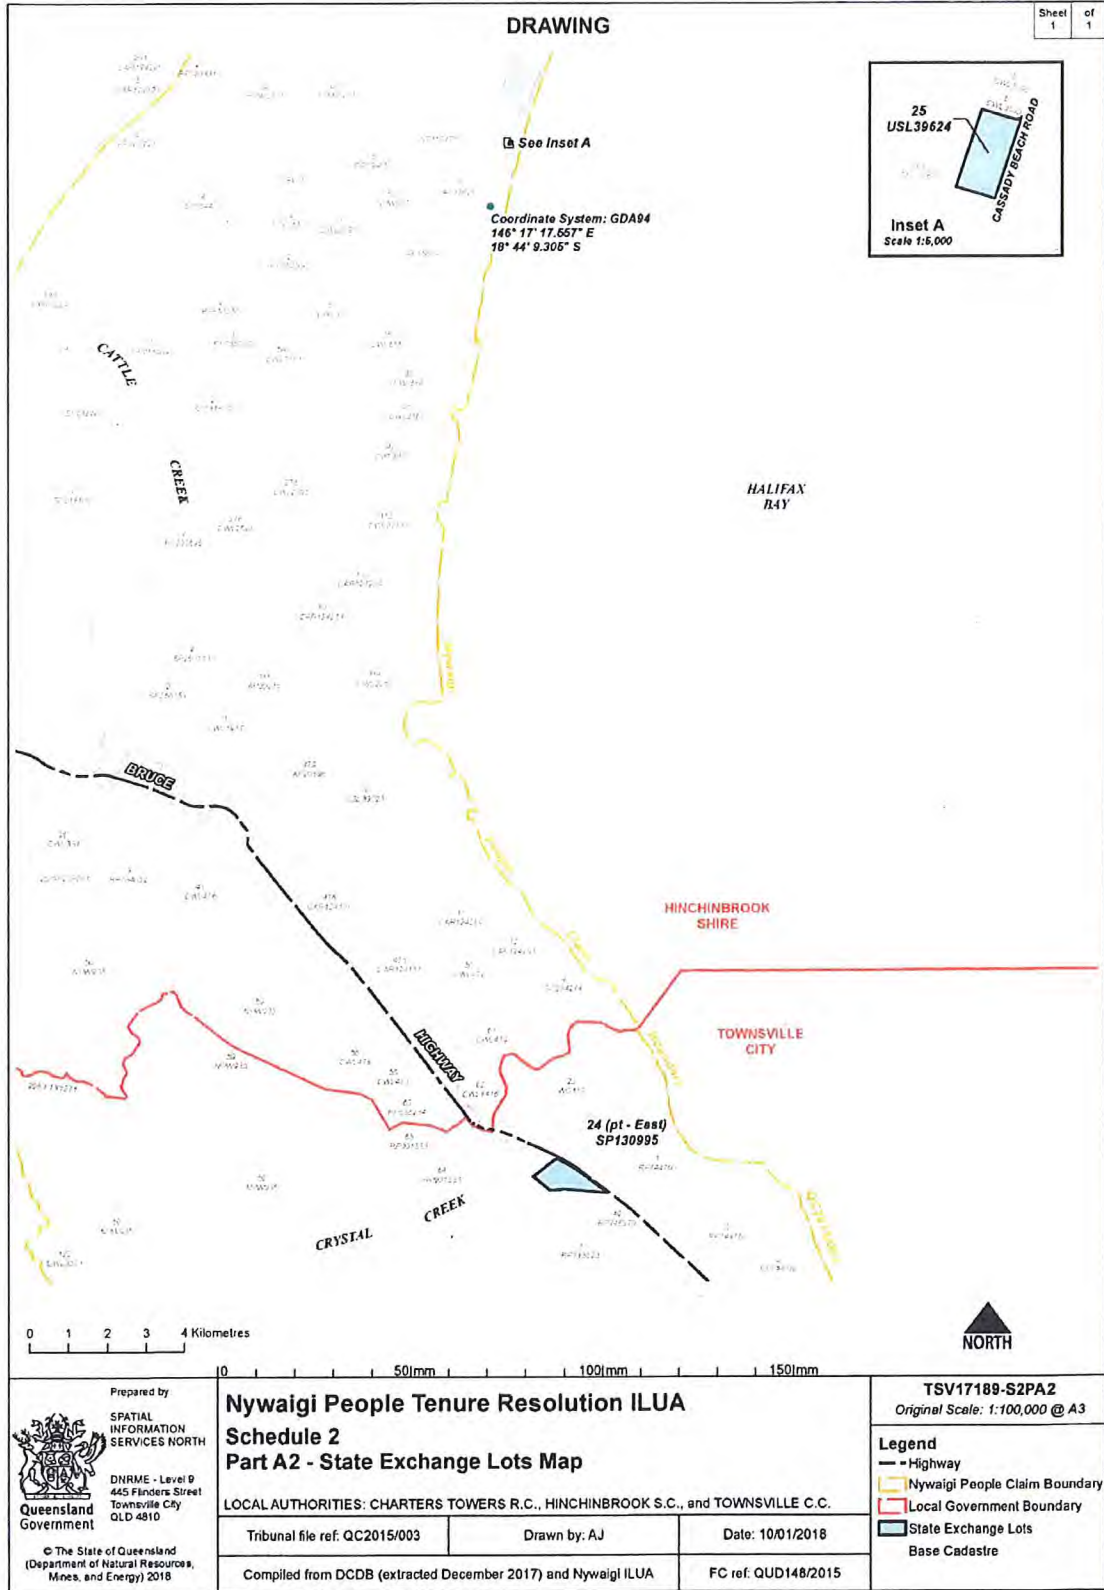

Schedule 2 - Land Exchange Lots

Part A1 – State Land Exchange Lots

LOT	PLAN
Part 24 (East)	SP130995
25	USL39624

Part A2 – State Land Exchange Lot Maps

Part B1 – RNTBC Land Exchange Lots

LOT	PLAN
Part 24 (West)	SP130995
141	SP257765

Part B2 –RNTBC Land Exchange Lot Maps